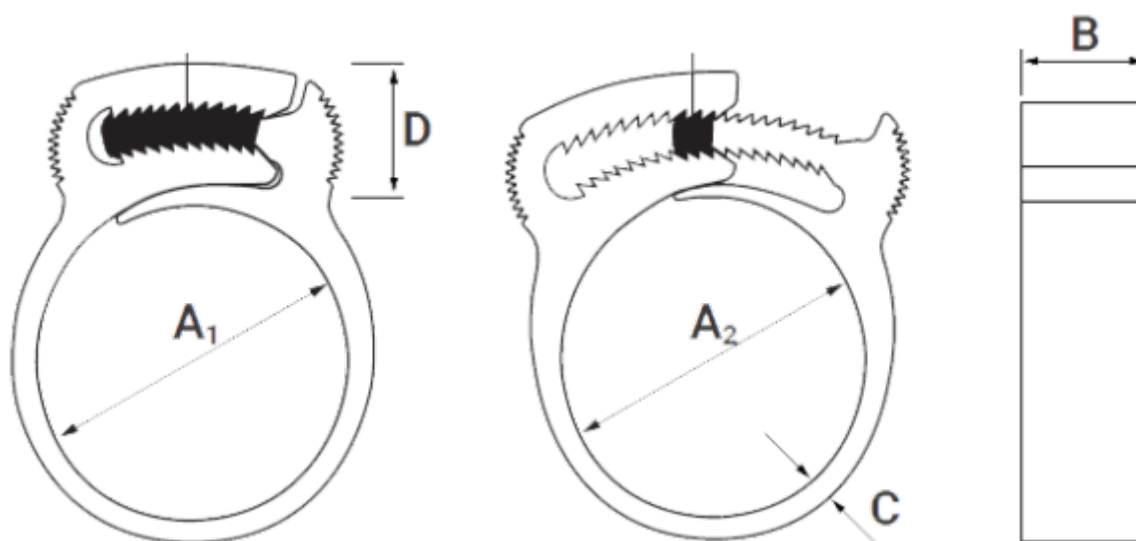

Data Sheet

Article number: 5613

Description: KLEEclips type K Ø22.3-25.2

Measures

A1 = 22.2

A2 = 25.8

B = 7.0

C = 2.0

D = 13.0

Size = K

Weight (g) = 361